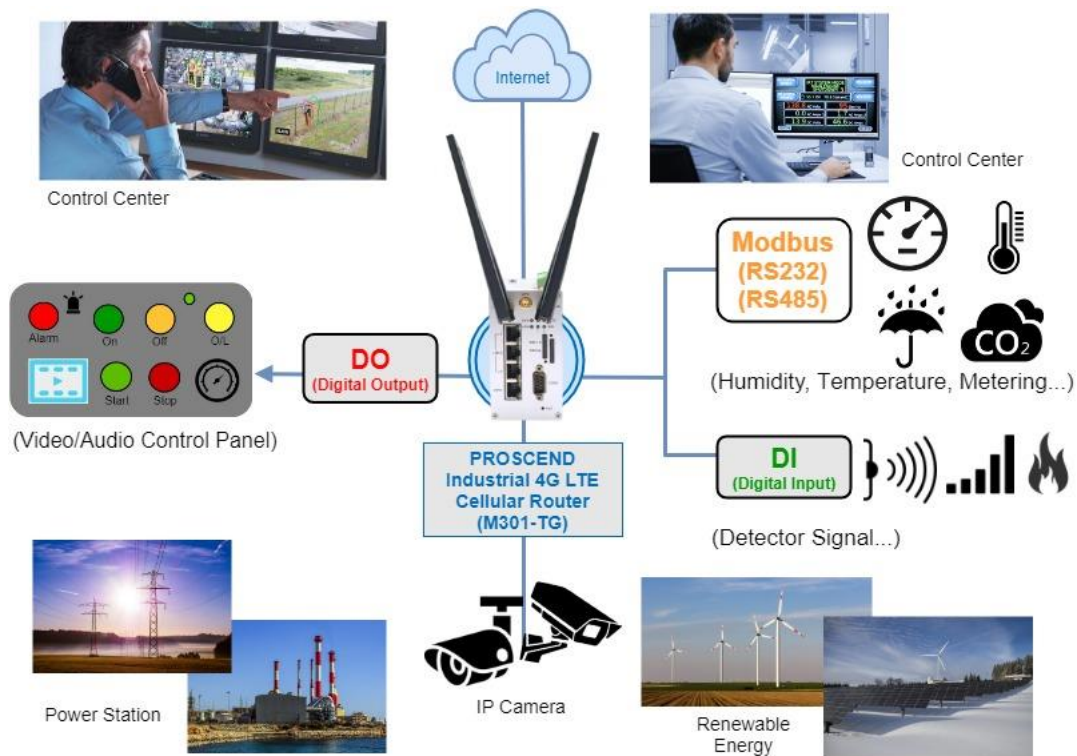

# PROSCEND Introduces Reliable Industrial 4G LTE Cellular Routers for Mission-critical Surveillance Applications

With the evolution of communications bandwidth technology and tapping into wireless mobility, it accelerates multiple applications and services for Industrial Internet of Things (IIoT) and Smart City. PROSCEND's aim is to providing the best of reliability, saving the time and money to our customers. We take the pleasure to invite you and visit **Embedded World 2019 at Hall 3, M2M Area, Booth no. 3-424 from 26 - 28 February in Nuremberg, Germany.**

## Reliable and Efficient Connectivity

PROSCEND is actively offering a full line of **industrial-grade 4G LTE Cellular Routers** that combine wire and wireless connectivity capabilities to enable communication and integrate between various devices and legacy systems for primary or backup Internet access. Certified with -40 ~ +75°C wide temperature, vibration, and shock, **PROSCEND Industrial 4G LTE Cellular Routers** allow you to deploy quickly and manage easily in diverse and harsh environments.

## Superior and Secure Performance

Featuring 2G/3G/4G mobile networks and comprehensive industrial communications interfaces like DI, DO, RS232, and RS485, **PROSCEND Industrial 4G LTE Cellular Routers** enable you to configure flexibly and collect real-time data transmission for IIoT and M2M applications, such as humidity, climate, and energy consumption monitoring. Built-in GPS tracking and GPS Time Sync's function, it makes you monitor devices remotely between local device and remote control center. Supporting VPN Tunnels, Firewall and TR069, **PROSCEND Industrial 4G LTE Cellular Routers** enhance highly secure authentication and encryption to protect your data between public and private networking.