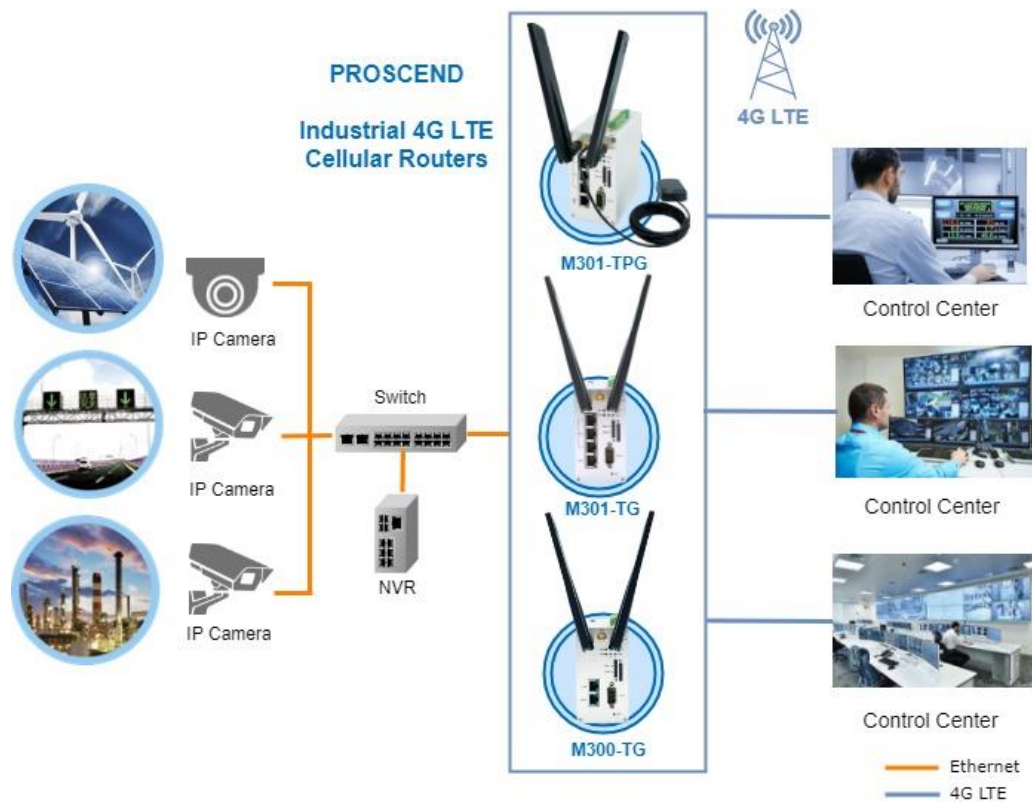

Proscend Industrial-grade 4G LTE Cellular Routers Enable NVR Applications

PROSCEND is continuously providing comprehensive **Industrial 4G LTE Routers** to develop robust wired and wireless solutions for IIoT and Smart City with regard to connection availability, device reliability, networking security, and deployment feasibility. We are your best trusted partner in global marketing. Please email to sales@proscend.com if you are interested to receive more product information.